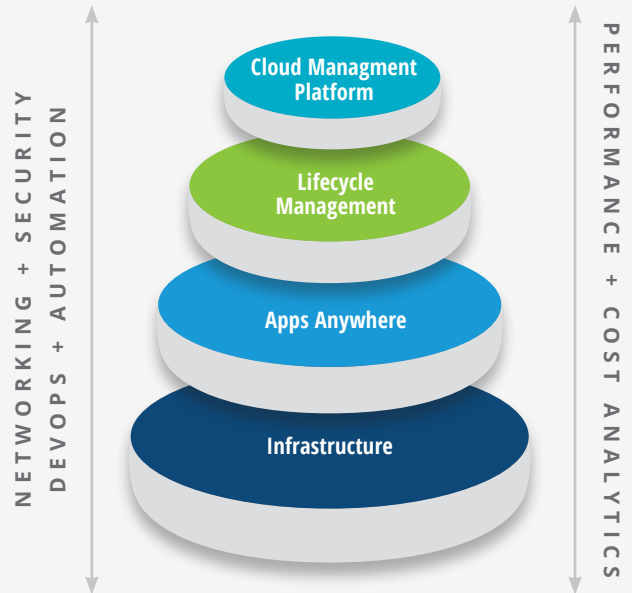

INSIGHTS | SOLUTIONS BRIEF

WEI Cloud Services: AWS

Our focus begins with you. As an AWS Select Tier Services Partner, WEI works with its customers to gain a deeper understanding of what your biggest challenges are so we can develop a complete cloud solution. WEI works closely with customers to better identify what the biggest challenges are so we can develop a complete cloud solution. With help from WEI, AWS allows your enterprise to focus on the development, maintenance, and delivery of the best cloud technologies in the world. We are here to advise, implement, and manage a unified view of the customer focused on maximizing business outcomes that deepen brand loyalty and increase lifetime value.

WEI At A Glance

- AWS Select Tier Services Partner. Our trained and certified experts are well-versed in customer experience.
- 30-year track record of putting our customer’s needs first.
- We hire the most qualified engineers in the industry and empower them with the freedom to create best-in-class business solutions.
- Three-time CRN Triple Crown Award winner.

Starting Your Cloud Journey With WEI and AWS

Work with WEI during a kickoff assessment to go over current state and future. WEI will create a current report of your cloud environment and develop a roadmap of your cloud consumption future.

- Review critical best practices, issues
- Identify any costs or unused capacity
- On-prem to cloud data migrations

AWS FinOps Framework

Enterprises everywhere are experiencing changes in financial, operational, and cost management practices. As your organization continues its digital transformation, WEI recognizes the importance of bringing financial, IT, and DevOps leadership together to monitor and fine tune these practices in the long term. WEI will assure that AWS provides a strong and consistent focus on cost and financial management through its various accelerators, programs and tools ecosystem.