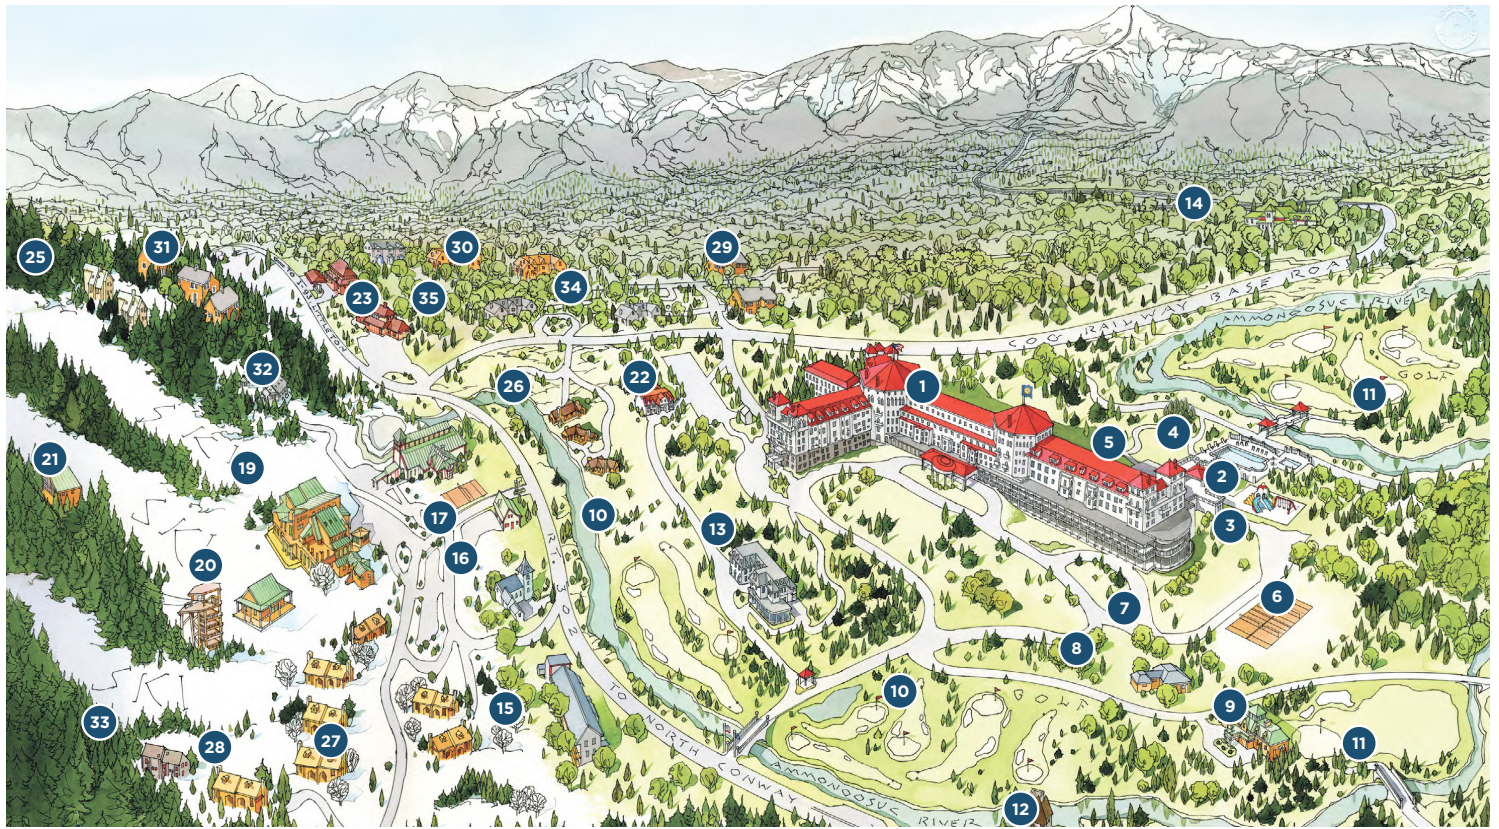

RESORT AREA MAP

ACTIVITIES

- 1 Omni Mount Washington Hotel (Activities Concierge, carriage/sleigh rides, hotel tours, Omni Kids Childcare Center, indoor pool, daily activities)
- 2 The Spa
- 3 Riverside Park, playground, field games, picnicking
- 4 Outdoor Pool (year-round)
- 5 Firepit
- 6 Tennis Courts & Riverside Park
- 7 Tubing Hill (winter)
- 8 Stone Pillar Lodge (seasonal - biking, fishing, ice skating, tubing)
- 9 Golf Clubhouse/Nordic Center (seasonal)
- 10 Mt. Pleasant 9-hole Golf Course
- 11 Mt. Washington 18-hole Golf Course
- 14 Mt. Washington Cog Railway
- 15 The Lodge at Bretton Woods (indoor pool, fitness center)
- 19 Bretton Woods Base Lodge/Adventure Center (seasonal - alpine skiing, snowshoeing, scenic lift rides, indoor & outdoor climbing, mountain biking, disc golf, foot golf, ATV tours, kids go kart & snowmobile parks, river tube rentals, archery, pickleball, Fabyan Fields)
- 20 Bretton Woods Canopy Tour
- 22 The Stables

DINING & COCKTAILS

- 1 Omni Mount Washington Hotel (Main Dining Room, Stickney's Steak & Chop Pub, Rosebrook Bar, Princess Room, Morsels, The Cave)
- 9 The Grille (seasonal)
- 13 Omni Bretton Arms Inn & Wine Bar
- 19 Bretton Woods Base Lodge/Adventure Center (seasonal - Slopeside Restaurant & Pub, Lucy Crawford's Kitchen)
- 21 Latitude 44° Restaurant (seasonal)
- 23 Fabyan's Station Restaurant

SHOPPING

- 1 Omni Mount Washington Hotel (Cabot's, Critters, The Spa, Local Works Gallery, Sterling Works)
- 9 TreeTop Golf/Nordic (seasonal)
- 15 Mt. Pleasant Market (at The Lodge at Bretton Woods)
- 19 Bretton Woods Base Lodge/Adventure Center (seasonal - TreeTop Sports, Nash's General Store, Chutters)